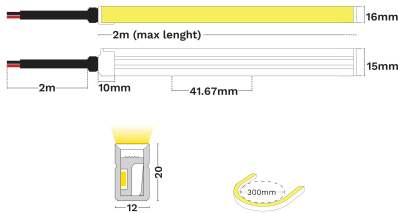

COMPATIBLE WITH

— On/Off Driver: N/A

— Triac Driver: N/A

— Dali Driver: N/A

GENERAL INFORMATION

Product Code	9540042
Product Category	Neon Flex
Product Family	Gomu 12X20
Mounting Location	N/A
Application Environment	Outdoor

DIMENSION & WEIGHT

LxWxH (cm)	L:2m 12x20 mm
Cut out (cm)	N/A
Weight (Kgr)	N/A

MATERIAL & COLOR

Product Color	N/A
Body Material	Silicone
Cover Material	N/A

APPLICATION & MOUNTING

Ambient Working Temp.	45 C
Type of Protection	IP68
Protection Class IK	IK08
Dimmable	Yes
Type of Dimming (Optional)	Triac/Dali
Mounting type	N/A
Mounting Depth (cm)	N/A
Led Module Replaceable	No
Light Source	Led
Adjustable	No

NOVA LUCE S.A

Schimatari Viotias
32009, Greece

+30 22620 58 121
+30 22620 56 743

info@novaluce.com
www.novaluce.com