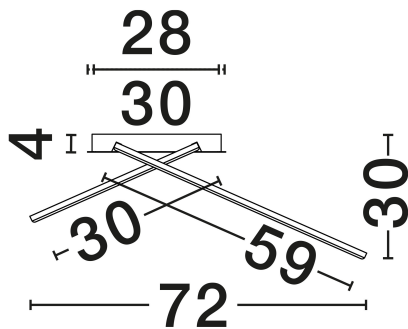

NOVA LUCE

PRODUCT DATASHEET

Version: 001

PRODUCT PHOTOGRAPH

GENERAL INFORMATION

Product Code	9248170
Collection	Indoor
Product Category	Ceiling
Product Family	Kiklos
Mounting Location	Ceiling
Application Environment	Indoor
Specifications	N/A

DIMENSION & WEIGHT

LxWxH (cm)	D: 72 W: 59 H: 30
Cut Out (cm)	N/A
Weight (Kgr)	1.6

MATERIAL & COLOR

Product Color	Sandy White
Body Material	Steel, Aluminium & Silicone

TECHNICAL DRAWING

APPLICATION & MOUNTING