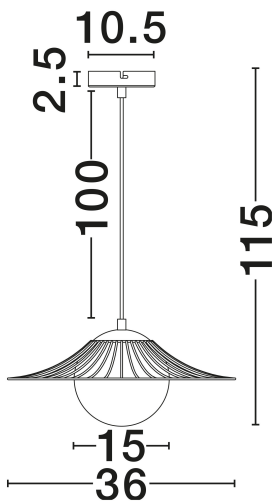

NOVA LUCE

PRODUCT DATASHEET

Version: 001

PRODUCT PHOTOGRAPH

TECHNICAL DRAWING

GENERAL INFORMATION

Product Code	9620126
Collection	Indoor
Product Category	Suspension
Product Family	Fly
Mounting Location	Ceiling
Application Environment	Indoor
Specifications	N/A

DIMENSION & WEIGHT

LxWxH (cm)	D: 36 H: 115
Cut Out (cm)	N/A
Weight (Kgr)	0.725

MATERIAL & COLOR

Product Color	Opal & Matt Black
Body Material	Glass & Metal

APPLICATION & MOUNTING

Ambient Working Temp.	Max 45°C
Type of Protection	IP20
Dimmable	Yes
Type of Dimming	N/A
Mounting type	Surface
Mounting Depth (cm)	N/A
Led Module Replaceable	Yes
Light Source	E27

Power (Nominal)	1x12W
Input voltage (Nominal)	100-240V
Mains Frequency	50/60Hz

PHOTOMETRICAL DATA

Luminous Flux	N/A
Color Temperature	N/A
Light Color (Designation)	N/A

WARRANTY

Warranty	3 Years
----------	----------------