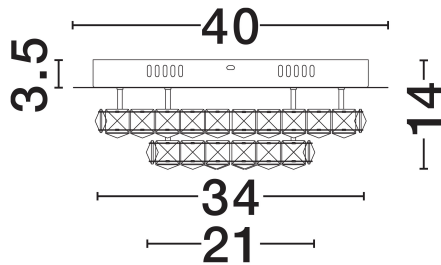

TECHNICAL DRAWING

APPLICATION & MOUNTING

Ambient Working Temp.	Max 45°C
Type of Protection	IP20
Dimmable	No
Type of Dimming	N/A
Mounting type	Surface
Mounting Depth (cm)	N/A
Led Module Replaceable	No
Light Source	LED

NOVA LUCE S.A

Schimatari Viotias
32009, Greece

+30 22620 58 121
+30 22620 56 743

info@novaluce.com
www.novaluce.com