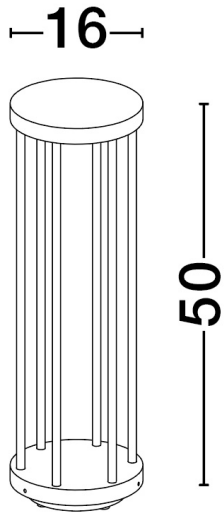

GENERAL INFORMATION

Product Code	9030587
Collection	Outdoor
Product Category	Bollard
Product Family	Nereus
Mounting Location	Ground
Application Environment	Outdoor
Specifications	

DIMENSION & WEIGHT

LxWxH (cm)	D: 16 H: 50
Cut out (cm)	N/A
Weight (Kgr)	1.4

MATERIAL & COLOR

Product Color	Sandy Black
Body Material	Aluminium & Glass

APPLICATION & MOUNTING

Ambient Working Temp.	Max 45 oC
Type of Protection	IP65
Dimmable	No
Type of Dimming (Optional)	N/A
Mounting type	Surface
Mounting Depth (cm)	N/A
Led Module Replaceable	No
Light Source	LED

NOVA LUCE S.A

Schimatari Viotias
32009, Greece

+30 22620 58 121
+30 22620 56 743

info@novaluce.com
www.novaluce.com