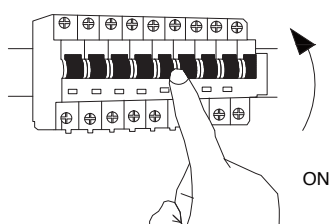

NOVA LUCE

9232149

1

Turn off the general switch

2

Ø45mm

Drill hole 45mm

3

Fix the wire for the connection

4

Connect the 3 wires
& and pressure into the brackets
to fit the fixture into the hole.

5

Turn on the general switch

2 options