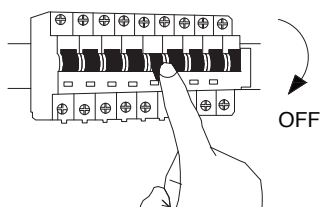

NOVA LUCE

9232149

1

Turn off the general switch

2

Ø45mm

Drill hole 45mm

3

Fix the wire for the connection

4

Connect the 3 wires
& and pressure into the brackets
to fit the fixture into the hole.

5

Turn on the general switch

2 options