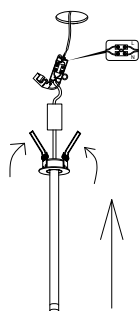

NOVA LUCE

9232149

1

Turn off the general switch

2

Ø45mm

Drill hole 45mm

3

Fix the wire for the connection

4

Connect the 3 wires
& and pressure into the brackets
to fit the fixture into the hole.

5

Turn on the general switch

2 options