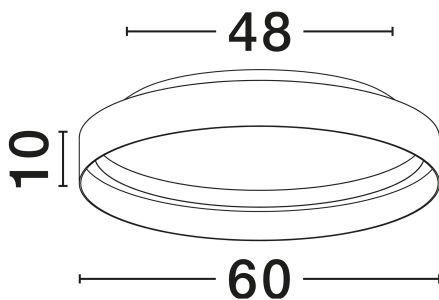

TECHNICAL DRAWING

GENERAL INFORMATION

Product Code	9695194
Collection	Indoor
Product Category	Ceiling
Product Family	Lumia
Mounting Location	Ceiling
Application Environment	Indoor
Specifications	N/A

DIMENSION & WEIGHT

LxWxH (cm)	D: 60 H: 10
Cut Out (cm)	N/A
Weight (Kgr)	5.3

MATERIAL & COLOR

Product Color	Sandy White
Body Material	Metal & Aluminium & Silicone

APPLICATION & MOUNTING

Ambient Working Temp.	Max 45°C
Type of Protection	IP20
Dimmable	Yes
Type of Dimming	Triac
Mounting type	Surface
Mounting Depth (cm)	N/A
Led Module Replaceable	No
Light Source	LED

NOVA LUCE S.A

Schimatari Viotias
32009, Greece

+30 22620 58 121
+30 22620 56 743

info@novaluce.com
www.novaluce.com