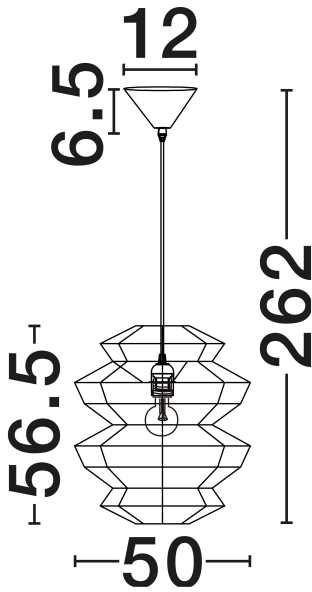

TECHNICAL DRAWING

GENERAL INFORMATION

Product Code	9586646
Collection	Indoor
Product Category	Suspension
Product Family	Nua
Mounting Location	Ceiling
Application Environment	Indoor
Specifications	N/A

DIMENSION & WEIGHT

LxWxH (cm)	D: 50 H: 262
Cut Out (cm)	N/A
Weight (Kgr)	2.5

MATERIAL & COLOR

Product Color	Black & Sandy Black
Body Material	Rope & Steel

APPLICATION & MOUNTING

Ambient Working Temp.	Max 45°C
Type of Protection	IP20
Dimmable	Yes
Type of Dimming	N/A
Mounting type	Surface
Mounting Depth (cm)	N/A
Led Module Replaceable	Yes
Light Source	E27

NOVA LUCE S.A

Schimatari Viotias
32009, Greece

+30 22620 58 121
+30 22620 56 743

info@novaluce.com
www.novaluce.com