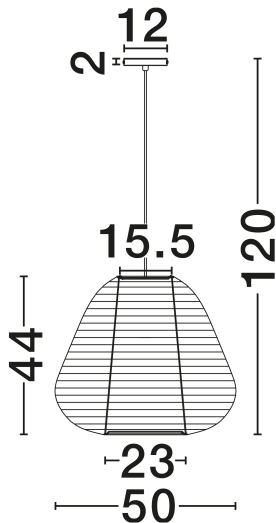

NOVA LUCE

PRODUCT DATASHEET

Version: 001

PRODUCT PHOTOGRAPH

TECHNICAL DRAWING

GENERAL INFORMATION

Product Code	9001145
Collection	Indoor
Product Category	Suspension
Product Family	Linnet
Mounting Location	Ceiling
Application Environment	Indoor
Specifications	N/A

DIMENSION & WEIGHT

LxWxH (cm)	D: 50 H: 120
Cut Out (cm)	N/A
Weight (Kgr)	0.7

MATERIAL & COLOR

Product Color	White
Body Material	Linen

APPLICATION & MOUNTING

Ambient Working Temp.	Max 45°C
Type of Protection	IP20
Dimmable	Yes
Type of Dimming	N/A
Mounting type	Surface
Mounting Depth (cm)	N/A
Led Module Replaceable	Yes
Light Source	E27

Power (Nominal)	1x12W
Input voltage (Nominal)	100-240V
Mains Frequency	50/60Hz

PHOTOMETRICAL DATA

Luminous Flux	N/A
Color Temperature	N/A
Light Color (Designation)	N/A

WARRANTY

Warranty	3 Years
----------	----------------