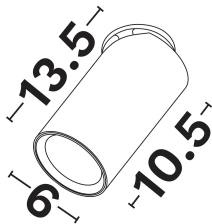

NOVA LUCE

PRODUCT DATASHEET

Version: 001

PRODUCT PHOTOGRAPH

GENERAL INFORMATION

Product Code	9011501
Product Category	Ceiling
Product Family	Imax
Mounting Location	Ceiling
Application Environment	Indoor

DIMENSION & WEIGHT

LxWxH (cm)	D:6 H:13.5 cm
Cut out (cm)	N/A
Weight (Kgr)	N/A

TECHNICAL DRAWING

MATERIAL & COLOR

Product Color	Brass Gold
Body Material	Aluminium
Cover Material	N/A

APPLICATION & MOUNTING

Ambient Working Temp.	45 C
Type of Protection	IP20
Protection Class IK	N/A
Dimmable	N/A
Type of Dimming (Optional)	N/A
Mounting type	Surface
Mounting Depth (cm)	Ceiling
Led Module Replaceable	Yes
Light Source	Led Gu10
Adjustable	No

NOVA LUCE

PRODUCT DATASHEET

Version: 001

ELECTRICAL DATA

Power (Nominal)	Max10W
Input voltage (Nominal)	220-240Vac
Mains Frequency	50/60Hz
Output voltage	N/A
Output Current	N/A
Power Factor	N/A
Efficiency	N/A
SVM	N/A
Pst	N/A
Class	N/A