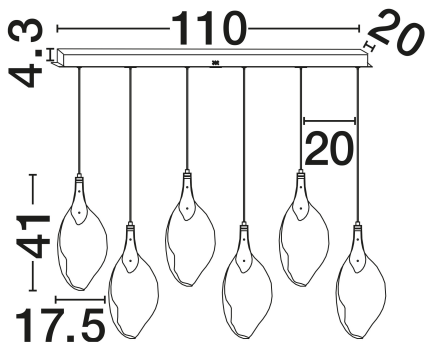

NOVA LUCE

PRODUCT DATASHEET

Version: 001

PRODUCT PHOTOGRAPH

TECHNICAL DRAWING

GENERAL INFORMATION

Product Code	9187013
Collection	Indoor
Product Category	Suspension
Product Family	Bellina
Mounting Location	Wall
Application Environment	Indoor
Specifications	N/A

DIMENSION & WEIGHT

LxWxH (cm)	L: 110 W: 20 H: 195
Cut Out (cm)	N/A
Weight (Kgr)	14

MATERIAL & COLOR

Product Color	Gold
Body Material	Stell & Glass

APPLICATION & MOUNTING

Ambient Working Temp.	Max 45°C
Type of Protection	IP20
Dimmable	Yes
Type of Dimming	Triac
Mounting type	Surface
Mounting Depth (cm)	N/A
Led Module Replaceable	No
Light Source	LED

Power (Nominal)	24W
Input voltage (Nominal)	220-240V
Mains Frequency	50/60Hz

PHOTOMETRICAL DATA

Luminous Flux	812lm
Color Temperature	3000K
Light Color (Designation)	Warm White

WARRANTY

Warranty	3 Years
----------	----------------