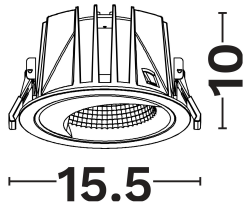

DIMENSION & WEIGHT

LxWxH (cm)	D:15.5 H:10
Cut out (cm)	14.5
Weight (Kgr)	N/A

TECHNICAL DRAWING

MATERIAL & COLOR

Product Color	White
Body Material	Aluminium
Cover Material	N/A

APPLICATION & MOUNTING

Ambient Working Temp.	45 C
Type of Protection	IP20
Protection Class IK	IK04
Dimmable	Yes
Type of Dimming (Optional)	Dali
Mounting type	Recessed
Mounting Depth (cm)	Ceiling
Led Module Replaceable	Yes
Light Source	Led
Adjustable	No

PHOTOMETRICAL DATA

Luminous Flux	2720
Luminous Efficacy	68
Color Temperature	3000
Light Color (Designation)	Warm White
CRI	>90
SDCM	<3
Beam Angle	44
UGR	<16

LIFESPAN

Lifetime	50000
----------	--------------