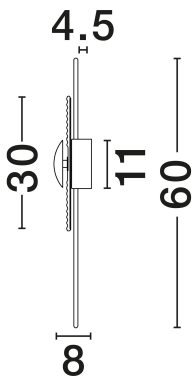

## PRODUCT PHOTOGRAPH

## TECHNICAL DRAWING

## DIMENSION & WEIGHT

LxWxH (cm)	D: 30 W: 8 H: 60
Cut Out (cm)	N/A
Weight (Kgr)	1.9