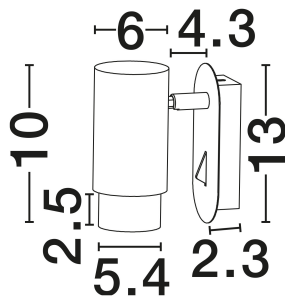

NOVA LUCE

PRODUCT DATASHEET

Version: 001

PRODUCT PHOTOGRAPH

GENERAL INFORMATION

Product Code	9011527
Collection	Indoor
Product Category	Wall
Product Family	Nime
Mounting Location	Wall
Application Environment	Indoor
Specifications	N/A

DIMENSION & WEIGHT

LxWxH (cm)	L: 13 W: 6 H: 13
Cut Out (cm)	N/A
Weight (Kgr)	0.265

MATERIAL & COLOR

Product Color	Sandy Black
Body Material	Aluminium

TECHNICAL DRAWING

APPLICATION & MOUNTING

Ambient Working Temp.	Max 45°C
Type of Protection	IP20
Dimmable	Yes
Type of Dimming	N/A
Mounting type	Surface
Mounting Depth (cm)	N/A
Led Module Replaceable	Yes
Light Source	MR16/GU10

NOVA LUCE S.A

Schimatari Viotias
32009, Greece

+30 22620 58 121
+30 22620 56 743

info@novaluce.com
www.novaluce.com