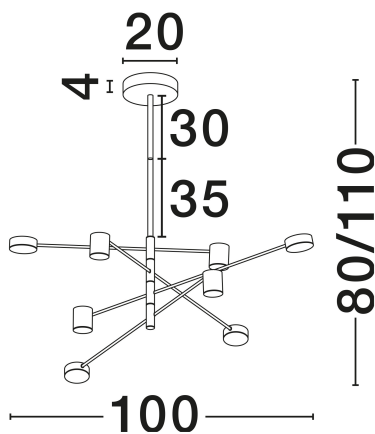

TECHNICAL DRAWING

GENERAL INFORMATION

Product Code	9080122
Collection	Indoor
Product Category	Suspension
Product Family	Nordik
Mounting Location	Wall
Application Environment	Indoor
Specifications	N/A

DIMENSION & WEIGHT

LxWxH (cm)	L: 100 H: 110
Cut Out (cm)	N/A
Weight (Kgr)	2.8

MATERIAL & COLOR

Product Color	Black
Body Material	Aluminium & Acrylic

APPLICATION & MOUNTING

Ambient Working Temp.	Max 45°C
Type of Protection	IP20
Dimmable	Yes
Type of Dimming	Triac
Mounting type	Surface
Mounting Depth (cm)	N/A
Led Module Replaceable	No
Light Source	LED

NOVA LUCE S.A

Schimatari Viotias
32009, Greece

+30 22620 58 121
+30 22620 56 743

info@novaluce.com
www.novaluce.com