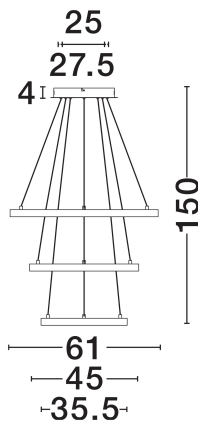

NOVA LUCE

PRODUCT DATASHEET

Version: 001

PRODUCT PHOTOGRAPH

TECHNICAL DRAWING

GENERAL INFORMATION

Product Code	9501430
Collection	Indoor
Product Category	Suspension
Product Family	Leon
Mounting Location	Wall
Application Environment	Indoor
Specifications	N/A

DIMENSION & WEIGHT

LxWxH (cm)	L: 61 H: 150
Cut Out (cm)	N/A
Weight (Kgr)	1.7

MATERIAL & COLOR

Product Color	Gold Leaf
Body Material	Aluminium & Acrylic

APPLICATION & MOUNTING

Ambient Working Temp.	Max 45°C
Type of Protection	IP20
Dimmable	Yes
Type of Dimming	Triac
Mounting type	Surface
Mounting Depth (cm)	N/A
Led Module Replaceable	No
Light Source	LED

Power (Nominal)	83W
Input voltage (Nominal)	220-240V
Mains Frequency	50/60Hz

PHOTOMETRICAL DATA

Luminous Flux	4980lm
Color Temperature	3000K
Light Color (Designation)	Warm White

WARRANTY

Warranty	3 Years
----------	----------------