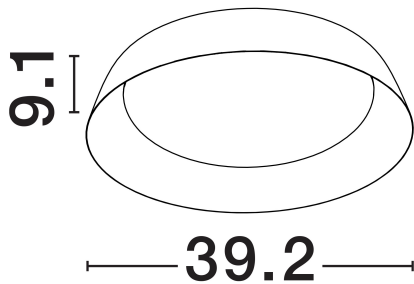

NOVA LUCE

PRODUCT DATASHEET

Version: 001

PRODUCT PHOTOGRAPH

TECHNICAL DRAWING

GENERAL INFORMATION

Product Code	9540326
Collection	Indoor
Product Category	Ceiling
Product Family	Solvia
Mounting Location	Wall
Application Environment	Indoor
Specifications	N/A

DIMENSION & WEIGHT

LxWxH (cm)	D: 39.2 H: 9.1
Cut Out (cm)	N/A
Weight (Kgr)	1.6

MATERIAL & COLOR

Product Color	Sandy Black & Gold
Body Material	Steel

APPLICATION & MOUNTING

Ambient Working Temp.	Max 45°C
Type of Protection	IP20
Dimmable	N/A
Type of Dimming	N/A
Mounting type	Surface
Mounting Depth (cm)	N/A
Led Module Replaceable	N/A
Light Source	N/A