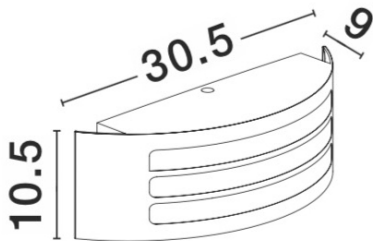

GENERAL INFORMATION

Product Code	713115
Collection	Outdoor
Product Category	Wall
Product Family	ZENITH
Mounting Location	Wall
Application Environment	Outdoor

DIMENSION & WEIGHT

LxWxH (cm)	L: 30,5 W: 9 H: 10,5
Cut out (cm)	N/A
Weight (Kgr)	0.3

MATERIAL & COLOR

Product Color	White
Body Material	Aluminium-Acrylic

APPLICATION & MOUNTING

Ambient Working Temp.	Max 40 oC
Type of Protection	IP44
Dimmable	No
Type of Dimming (Optional)	N/A
Mounting type	Surface
Mounting Depth (cm)	N/A
Led Module Replaceable	Yes
Light Source	E27

NOVA LUCE S.A

Schimatari Viotias
32009, Greece

+30 22620 58 121
+30 22620 56 743

info@novaluce.com
www.novaluce.com