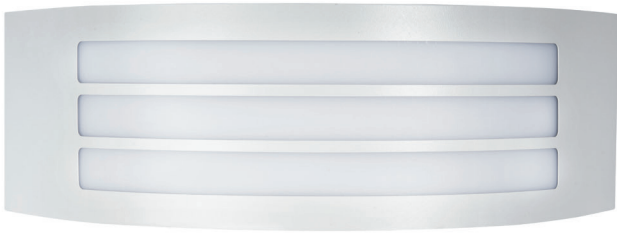

NOVA LUCE

PRODUCT DATASHEET

Version: 001

PRODUCT PHOTOGRAPH

TECHNICAL DRAWING

GENERAL INFORMATION

Product Code	713115
Collection	Outdoor
Product Category	Wall
Product Family	ZENITH
Mounting Location	Wall
Application Environment	Outdoor

DIMENSION & WEIGHT

LxWxH (cm)	L: 30,5 W: 9 H: 10,5
Cut out (cm)	N/A
Weight (Kgr)	0.3

MATERIAL & COLOR

Product Color	White
Body Material	Aluminium-Acrylic

APPLICATION & MOUNTING

Ambient Working Temp.	Max 40 oC
Type of Protection	IP44
Dimmable	No
Type of Dimming (Optional)	N/A
Mounting type	Surface
Mounting Depth (cm)	N/A
Led Module Replaceable	Yes
Light Source	E27