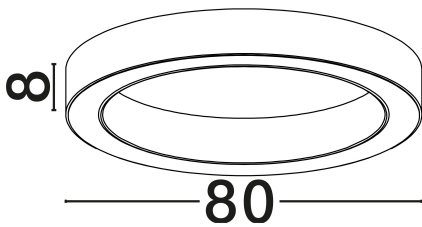

DIMENSION & WEIGHT

LxWxH (cm)	D1: 66 D2: 80 H: 8
Cut Out (cm)	N/A
Weight (Kgr)	5.7

MATERIAL & COLOR

Product Color	Brass Gold
Body Material	Aluminium & Acrylic

TECHNICAL DRAWING

APPLICATION & MOUNTING

Ambient Working Temp.	Max 45°C
Type of Protection	IP20
Dimmable	Yes
Type of Dimming	Triac
Mounting type	Surface
Mounting Depth (cm)	N/A
Led Module Replaceable	No
Light Source	LED

Power (Nominal)	59W
Input voltage (Nominal)	220-240V
Mains Frequency	50/60Hz

PHOTOMETRICAL DATA

Luminous Flux	5164lm
Color Temperature	2700-4000K
Light Color (Designation)	WW - NW

WARRANTY

Warranty	3 Years
----------	----------------