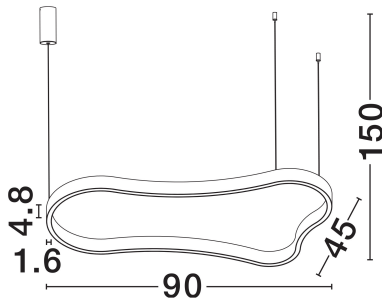

## PRODUCT PHOTOGRAPH

## TECHNICAL DRAWING

## DIMENSION & WEIGHT

LxWxH (cm)	L: 90 W: 45 H: 150
Cut Out (cm)	N/A
Weight (Kgr)	3