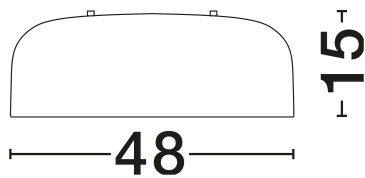

TECHNICAL DRAWING

APPLICATION & MOUNTING

Ambient Working Temp.	Max 45°C
Type of Protection	IP20
Dimmable	Yes
Type of Dimming	N/A
Mounting type	Surface
Mounting Depth (cm)	N/A
Led Module Replaceable	Yes
Light Source	E27

NOVA LUCE S.A

Schimatari Viotias
32009, Greece

+30 22620 58 121
+30 22620 56 743

info@novaluce.com
www.novaluce.com