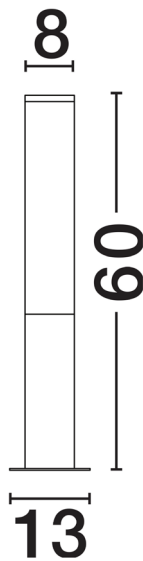

### PRODUCT PHOTOGRAPH

### TECHNICAL DRAWING

### DIMENSION & WEIGHT

LxWxH (cm)	L: 12.5 W: 4 H: 13.5
Cut out (cm)	N/A
Weight (Kgr)	0.4