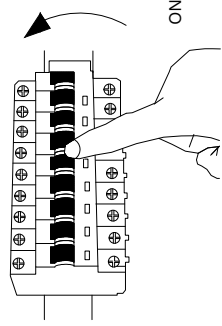

NOVA LUCE

9136176 9136177

1

Turn off the general switch

6

Turn on the general switch

1. Turn off the general switch

2. Drill holes & apply plastic anchors

3. Apply the screws

4. Connect the wires

5. Apply side screws

6. Turn on the general switch