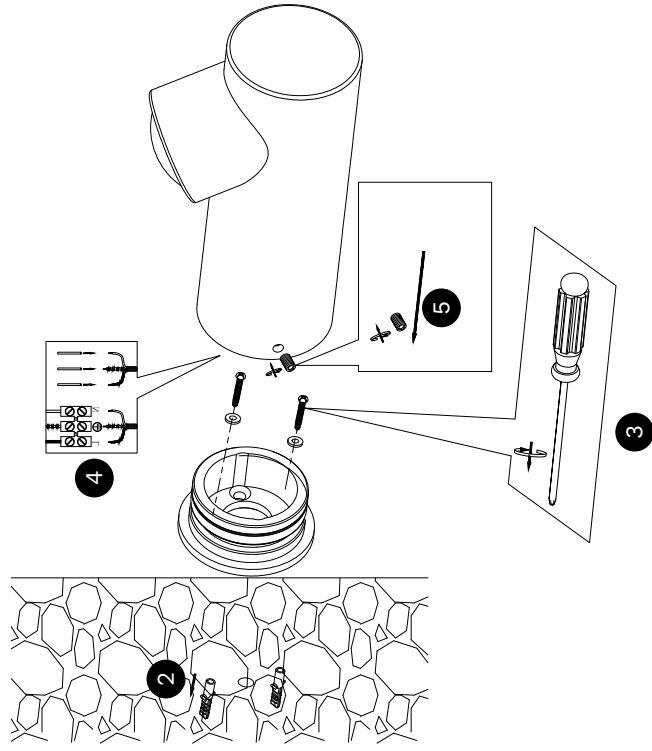

NOVA LUCE

9136176 9136177

1

Turn off the general switch

6

Turn on the general switch

1. Turn off the general switch

2. Drill holes & apply plastic anchors

3. Apply the screws

4. Connect the wires

5. Apply side screws

6. Turn on the general switch