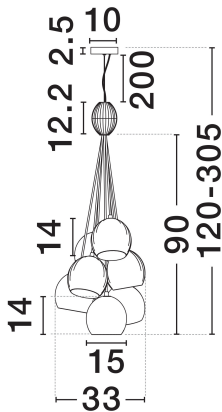

### TECHNICAL DRAWING

### DIMENSION & WEIGHT

LxWxH (cm)	D: 33 H: 305
Cut Out (cm)	N/A
Weight (Kgr)	4.3