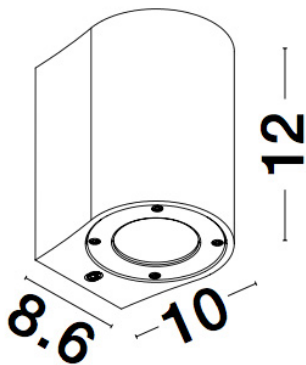

NOVA LUCE

PRODUCT DATASHEET

Version: 001

PRODUCT PHOTOGRAPH

GENERAL INFORMATION

Product Code	9790532
Collection	Outdoor
Product Category	Wall
Product Family	LIDO
Mounting Location	Wall
Application Environment	Outdoor

DIMENSION & WEIGHT

LxWxH (cm)	L: 8,6 W: 10 H: 12
Cut out (cm)	N/A
Weight (Kgr)	1.1

MATERIAL & COLOR

Product Color	Grey
Body Material	Concrete

TECHNICAL DRAWING

APPLICATION & MOUNTING

Ambient Working Temp.	(-15°C) ~ (+60°C)
Type of Protection	IP65
Dimmable	No
Type of Dimming (Optional)	N/A
Mounting type	Surface
Mounting Depth (cm)	N/A
Led Module Replaceable	Yes
Light Source	GU10