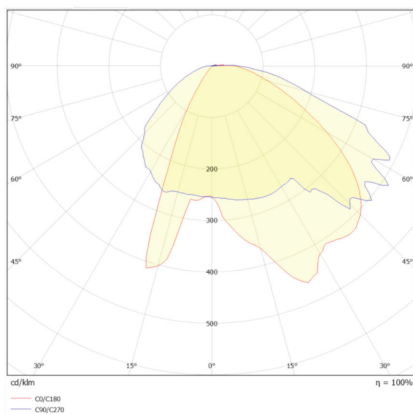

NOVA LUCE

PRODUCT DATASHEET

Version: 001

ELECTRICAL DATA

Power (Nominal)	1 W
Input voltage (Nominal)	N/A
Mains Frequency	50/60Hz
Output voltage	N/A
Output Current	N/A
Power Factor	N/A
Efficiency	N/A
SVM	N/A
Pst	N/A
Class	II

PHOTOMETRICAL DATA

Luminous Flux	60 lm
Luminous Efficacy	60 lm/W
Color Temperature	3000 K
Light Color (Designation)	Warm White
CRI	>85
SDCM	N/A
Beam Angle	N/A
UGR	N/A

LIFESPAN

Lifetime	20000 hours

CERTIFICATES

Certificates	CE, UKCA

WARRANTY

Warranty	2 years

LIGHT DISTRIBUTION

NOVA LUCE S.A

Schimatari Viotias
32009, Greece

+30 22620 58 121
+30 22620 56 743

info@novaluce.com
www.novaluce.com