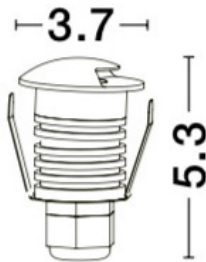

NOVA LUCE

PRODUCT DATASHEET

Version: 001

PRODUCT PHOTOGRAPH

GENERAL INFORMATION

Product Code	8039001
Product Category	Steplights
Product Family	Passaggio
Mounting Location	Wall
Application Environment	Outdoor

DIMENSION & WEIGHT

LxWxH (cm)	D: 3,7 H: 5,3
Cut out (cm)	3.2
Weight (Kgr)	0.175

TECHNICAL DRAWING

MATERIAL & COLOR

Product Color	White
Body Material	Aluminium
Cover Material	N/A

APPLICATION & MOUNTING

Ambient Working Temp.	45 C
Type of Protection	IP67
Protection Class IK	IK08
Dimmable	NO
Type of Dimming (Optional)	N/A
Mounting type	Recessed
Mounting Depth (cm)	Wall
Led Module Replaceable	No
Light Source	LED
Adjustable	No

PHOTOMETRICAL DATA

Luminous Flux	60 lm
Luminous Efficacy	60 lm/W
Color Temperature	3000 K
Light Color (Designation)	Warm White
CRI	>85
SDCM	N/A
Beam Angle	N/A
UGR	N/A

LIFESPAN

Lifetime	20000 hours
----------	--------------------