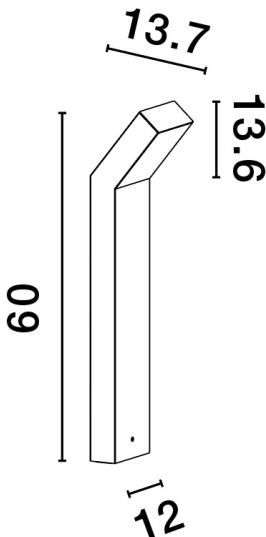

NOVA LUCE

PRODUCT DATASHEET

Version: 001

PRODUCT PHOTOGRAPH

TECHNICAL DRAWING

GENERAL INFORMATION

Product Code	9020930
Collection	Outdoor
Product Category	Wall
Product Family	BRIGITTA
Mounting Location	Wall
Application Environment	Outdoor

DIMENSION & WEIGHT

LxWxH (cm)	L: 12 W: 8,3 H: 21
Cut out (cm)	N/A
Weight (Kgr)	1.6

MATERIAL & COLOR

Product Color	Black
Body Material	Aluminum-Acrylic

APPLICATION & MOUNTING

Ambient Working Temp.	Max 40 oC
Type of Protection	IP65
Dimmable	No
Type of Dimming (Optional)	N/A
Mounting type	Surface
Mounting Depth (cm)	N/A
Led Module Replaceable	No
Light Source	LED

Power (Nominal)	6W
Input voltage (Nominal)	220-240Vac
Mains Frequency	50/60Hz

PHOTOMETRICAL DATA

Luminous Flux	515 lm
Color Temperature	3000K
Light Color (Designation)	Warm White

WARRANTY

Warranty	3 Years
----------	----------------