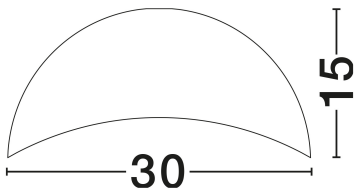

TECHNICAL DRAWING

GENERAL INFORMATION

Product Code	9695305
Collection	Indoor
Product Category	Ceiling
Product Family	Opsi
Mounting Location	Ceiling
Application Environment	Indoor
Specifications	N/A

DIMENSION & WEIGHT

LxWxH (cm)	D: 30 H: 15
Cut Out (cm)	N/A
Weight (Kgr)	0.5

MATERIAL & COLOR

Product Color	Sandy Black & Gold
Body Material	Metal

APPLICATION & MOUNTING

Ambient Working Temp.	Max 45°C
Type of Protection	IP20
Dimmable	Yes
Type of Dimming	N/A
Mounting type	Surface
Mounting Depth (cm)	N/A
Led Module Replaceable	Yes
Light Source	E27

NOVA LUCE S.A

Schimatari Viotias
32009, Greece

+30 22620 58 121
+30 22620 56 743

info@novaluce.com
www.novaluce.com