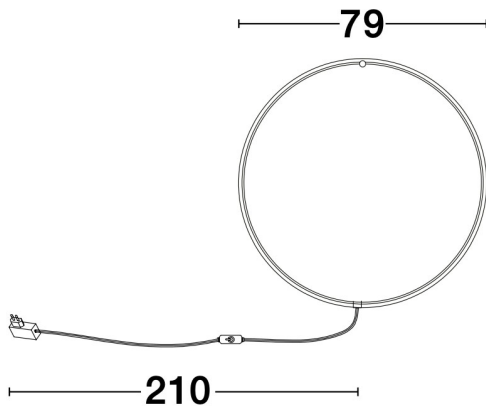

NOVA LUCE

PRODUCT DATASHEET

Version: 001

PRODUCT PHOTOGRAPH

TECHNICAL DRAWING

GENERAL INFORMATION

Product Code	9108311
Collection	Decorative
Product Category	Wall
Product Family	Ring
Mounting Location	Wall
Application Environment	Indoor

DIMENSION & WEIGHT

LxWxH (cm)	L: 0 W: 2 H: 79
Cut out (cm)	N/A
Weight (Kgr)	1.2

MATERIAL & COLOR

Product Color	Sandy Black
Body Material	Aluminium & Acrylic

APPLICATION & MOUNTING

Ambient Working Temp.	Max 45 oC
Type of Protection	IP20
Dimmable	No
Type of Dimming (Optional)	N/A
Mounting type	Wall
Mounting Depth (cm)	N/A
Led Module Replaceable	No
Light Source	LED

Power (Nominal)	30W
Input voltage (Nominal)	220-240Vac
Mains Frequency	50/60Hz

PHOTOMETRICAL DATA

Luminous Flux	1445 lm
Color Temperature	3000K
Light Color (Designation)	Warm White

WARRANTY

Warranty	3 Years
----------	----------------