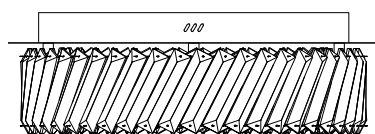

Apply the nut

⑤