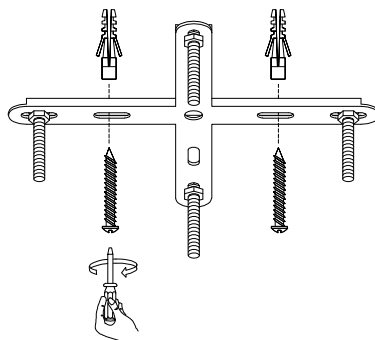

# NOVA LUCE

9333087

①

Turn off the general Switch

②

Drill holes & apply plastic anchors  
With screws

③

Connect the wires

④

Apply the nut

⑤

Install crystal lights

⑥

Turn on the general switch