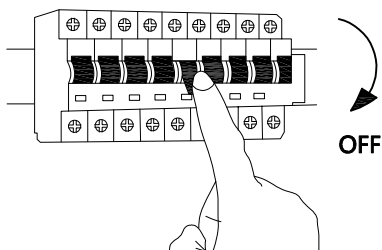

# NOVA LUCE

9333087

①

Turn off the general Switch

②

Drill holes & apply plastic anchors  
With screws

③

Connect the wires

④

Apply the nut

⑤

Install crystal lights

⑥

Turn on the general switch