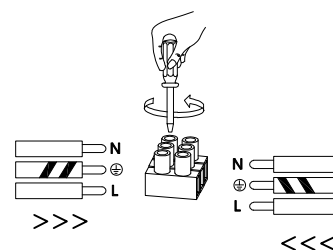

# NOVA LUCE

9333087

①

Turn off the general Switch

②

Drill holes & apply plastic anchors  
With screws

③

Connect the wires

④

Apply the nut

⑤

Install crystal lights

⑥

Turn on the general switch