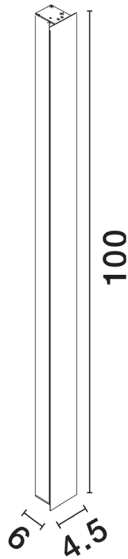

NOVA LUCE

PRODUCT DATASHEET

Version: 001

PRODUCT PHOTOGRAPH

TECHNICAL DRAWING

GENERAL INFORMATION

Product Code	9030709
Collection	Outdoor
Product Category	Wall
Product Family	Path
Mounting Location	Wall
Application Environment	Outdoor
Specifications	Antisalt Protection

DIMENSION & WEIGHT

LxWxH (cm)	L: 100 W: 6 H: 4,5
Cut out (cm)	N/A
Weight (Kgr)	1.3

MATERIAL & COLOR

Product Color	Black
Body Material	Aluminium

APPLICATION & MOUNTING

Ambient Working Temp.	Max 45 oC
Type of Protection	IP65
Dimmable	No
Type of Dimming (Optional)	N/A
Mounting type	Surface
Mounting Depth (cm)	N/A
Led Module Replaceable	No
Light Source	LED

Power (Nominal)	19 W
Input voltage (Nominal)	220-240Vac
Mains Frequency	50/60Hz

PHOTOMETRICAL DATA

Luminous Flux	380 lm
Color Temperature	3000 K
Light Color (Designation)	Warm White

WARRANTY

Warranty	3 Years
----------	----------------