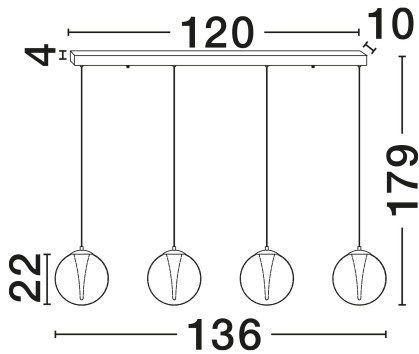

NOVA LUCE

PRODUCT DATASHEET

Version: 001

PRODUCT PHOTOGRAPH

TECHNICAL DRAWING

GENERAL INFORMATION

Product Code	9416941
Collection	Indoor
Product Category	Suspension
Product Family	Galeo
Mounting Location	Ceiling
Application Environment	Indoor
Specifications	N/A

DIMENSION & WEIGHT

LxWxH (cm)	L: 136 W: 22 H: 179
Cut Out (cm)	N/A
Weight (Kgr)	4.9

MATERIAL & COLOR

Product Color	Clear & Sandy Gold
Body Material	Glass & Metal

APPLICATION & MOUNTING

Ambient Working Temp.	Max 45°C
Type of Protection	IP20
Dimmable	Yes
Type of Dimming	Triac
Mounting type	Surface
Mounting Depth (cm)	N/A
Led Module Replaceable	No
Light Source	LED

Power (Nominal)	25W
Input voltage (Nominal)	220-240V
Mains Frequency	50/60Hz

PHOTOMETRICAL DATA

Luminous Flux	1765lm
Color Temperature	3000K
Light Color (Designation)	Warm White

WARRANTY

Warranty	3 Years
----------	----------------