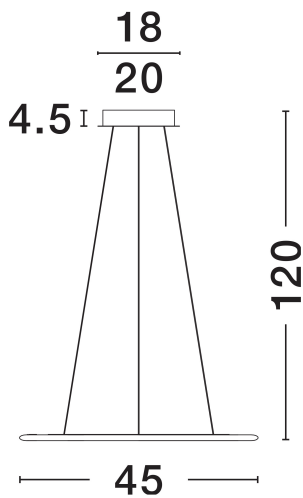

NOVA LUCE

PRODUCT DATASHEET

Version: 001

PRODUCT PHOTOGRAPH

TECHNICAL DRAWING

GENERAL INFORMATION

Product Code	8107402
Collection	Indoor
Product Category	Suspension
Product Family	Livorno
Mounting Location	Wall
Application Environment	Indoor
Specifications	N/A

DIMENSION & WEIGHT

LxWxH (cm)	D: 45 H: 120
Cut Out (cm)	N/A
Weight (Kgr)	1.2

MATERIAL & COLOR

Product Color	Chrome
Body Material	Aluminium & Acrylic

APPLICATION & MOUNTING

Ambient Working Temp.	Max 45°C
Type of Protection	IP20
Dimmable	No
Type of Dimming	N/A
Mounting type	Surface
Mounting Depth (cm)	N/A
Led Module Replaceable	No
Light Source	LED

Power (Nominal)	29W
Input voltage (Nominal)	220-240V
Mains Frequency	50/60Hz

PHOTOMETRICAL DATA

Luminous Flux	2010lm
Color Temperature	3000K
Light Color (Designation)	Warm White

WARRANTY

Warranty	3 Years
----------	----------------