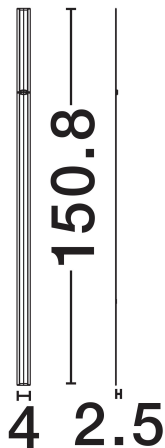

NOVA LUCE

PRODUCT DATASHEET

Version: 001

PRODUCT PHOTOGRAPH

TECHNICAL DRAWING

GENERAL INFORMATION

Product Code	9980599
Collection	Indoor
Product Category	Ceiling
Product Family	Invento
Mounting Location	Wall
Application Environment	Indoor
Specifications	N/A

DIMENSION & WEIGHT

LxWxH (cm)	L: 150.8 W: 4 H: 2.5
Cut Out (cm)	N/A
Weight (Kgr)	0.55

MATERIAL & COLOR

Product Color	White
Body Material	Aluminium & Acrylic

APPLICATION & MOUNTING

Ambient Working Temp.	Max 45°C
Type of Protection	IP20
Dimmable	No
Type of Dimming	N/A
Mounting type	Surface
Mounting Depth (cm)	N/A
Led Module Replaceable	No
Light Source	LED

Power (Nominal)	35W
Input voltage (Nominal)	220-240V
Mains Frequency	50/60Hz

PHOTOMETRICAL DATA

Luminous Flux	2400lm
Color Temperature	3000K
Light Color (Designation)	Warm White

WARRANTY

Warranty	3 Years
----------	----------------