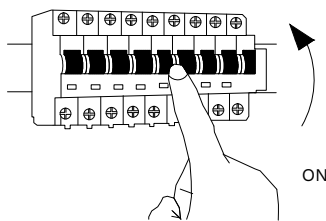

# NOVA LUCE

9270027, 9270028

1

Turn off the general switch

2

Tie up screws to make it stable

3

Connect wires

4

Fix it in place by tying up side screws

5

Turn on the general switch

6