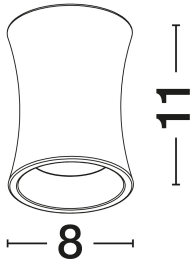

NOVA LUCE

PRODUCT DATASHEET

Version: 001

PRODUCT PHOTOGRAPH

GENERAL INFORMATION

Product Code	9919108
Collection	Indoor
Product Category	Ceiling
Product Family	Pelia
Mounting Location	Ceiling
Application Environment	Indoor
Specifications	N/A

DIMENSION & WEIGHT

LxWxH (cm)	D: 8 H: 11
Cut Out (cm)	N/A
Weight (Kgr)	0.45

MATERIAL & COLOR

Product Color	Black
Body Material	Concrete

TECHNICAL DRAWING

APPLICATION & MOUNTING

Ambient Working Temp.	Max 45°C
Type of Protection	IP20
Dimmable	Yes
Type of Dimming	N/A
Mounting type	Surface
Mounting Depth (cm)	N/A
Led Module Replaceable	Yes
Light Source	GU10

NOVA LUCE S.A

Schimatari Viotias
32009, Greece

+30 22620 58 121
+30 22620 56 743

info@novaluce.com
www.novaluce.com