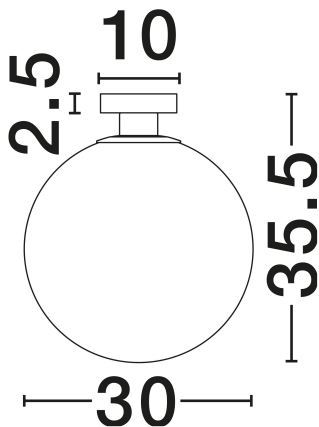

NOVA LUCE

PRODUCT DATASHEET

Version: 001

PRODUCT PHOTOGRAPH

TECHNICAL DRAWING

GENERAL INFORMATION

Product Code	9028839
Collection	Indoor
Product Category	Ceiling
Product Family	Vita
Mounting Location	Ceiling
Application Environment	Indoor
Specifications	N/A

DIMENSION & WEIGHT

LxWxH (cm)	D: 30 H: 35.5
Cut Out (cm)	N/A
Weight (Kgr)	1.1

MATERIAL & COLOR

Product Color	Gradient White & Brass Gold
Body Material	Glass & Metal

APPLICATION & MOUNTING

Ambient Working Temp.	Max 45°C
Type of Protection	IP20
Dimmable	N/A
Type of Dimming	N/A
Mounting type	Surface
Mounting Depth (cm)	N/A
Led Module Replaceable	Yes
Light Source	E27

Power (Nominal)	1x12W
Input voltage (Nominal)	100-240V
Mains Frequency	50/60Hz

PHOTOMETRICAL DATA

Luminus Flux	N/A
Color Temperature	N/A
Light Color (Designation)	N/A

WARRANTY

Warranty	3 Years
----------	----------------