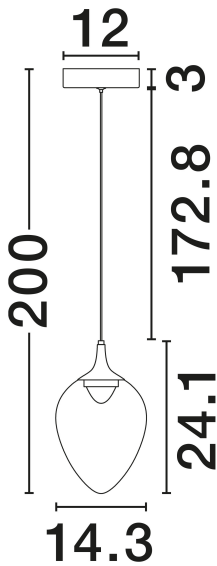

NOVA LUCE

PRODUCT DATASHEET

Version: 001

PRODUCT PHOTOGRAPH

TECHNICAL DRAWING

GENERAL INFORMATION

Product Code	9416972
Collection	Indoor
Product Category	Suspension
Product Family	Nali
Mounting Location	Ceiling
Application Environment	Indoor
Specifications	N/A

DIMENSION & WEIGHT

LxWxH (cm)	D: 14.3 H: 200
Cut Out (cm)	N/A
Weight (Kgr)	0.6

MATERIAL & COLOR

Product Color	Champagne, Brass Gold & Matt Black
Body Material	Glass & Metal

APPLICATION & MOUNTING

Ambient Working Temp.	Max 45°C
Type of Protection	IP20
Dimmable	No
Type of Dimming	N/A
Mounting type	Surface
Mounting Depth (cm)	N/A
Led Module Replaceable	No
Light Source	LED

Power (Nominal)	6W
Input voltage (Nominal)	220-240V
Mains Frequency	50/60Hz

PHOTOMETRICAL DATA

Luminous Flux	393lm
Color Temperature	3000K
Light Color (Designation)	Warm White

WARRANTY

Warranty	3 Years
----------	----------------