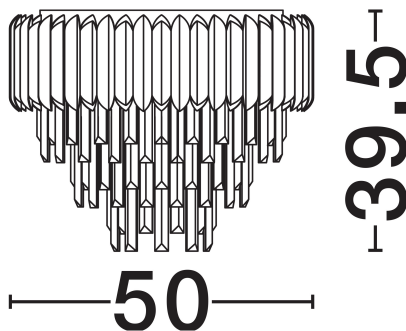

NOVA LUCE

PRODUCT DATASHEET

Version: 001

PRODUCT PHOTOGRAPH

TECHNICAL DRAWING

GENERAL INFORMATION

| | |
|-------------------------|----------|
| Product Code | 9824073 |
| Collection | Indoor |
| Product Category | Ceiling |
| Product Family | Magnolia |
| Mounting Location | Wall |
| Application Environment | Indoor |
| Specifications | N/A |

DIMENSION & WEIGHT

| | |
|--------------|---------------|
| LxWxH (cm) | D: 50 H: 39.5 |
| Cut Out (cm) | N/A |
| Weight (Kgr) | 7 |

MATERIAL & COLOR

| | |
|---------------|---------------------|
| Product Color | Gold |
| Body Material | Aluminium & Crystal |

| | |
|-------------------------|-----------------|
| Power (Nominal) | 6x5W |
| Input voltage (Nominal) | 220-240V |
| Mains Frequency | 50/60Hz |

PHOTOMETRICAL DATA

| | |
|---------------------------|------------|
| Luminous Flux | N/A |
| Color Temperature | N/A |
| Light Color (Designation) | N/A |