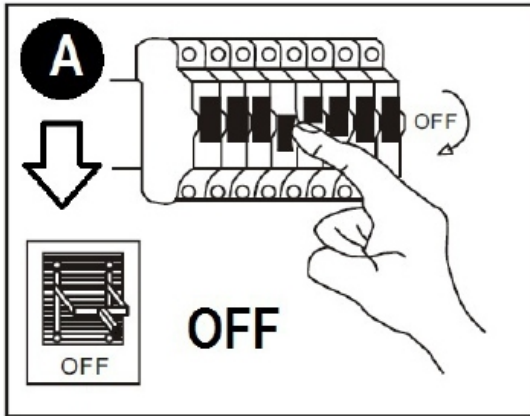

ATTENTION: FOR THIS OPERATION YOU HAVE TO CUT OFF THE POWER

MAXIMUM
220-240V~ 50/60Hz
LED Gu10 1x10Watt

NOVA LUCE

9010217