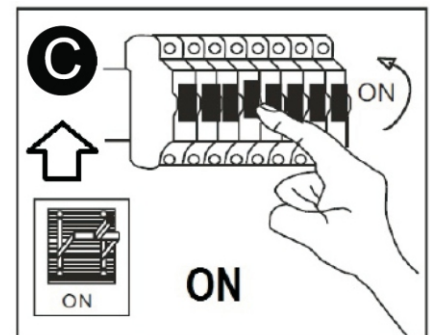

ATTENTION: FOR THIS OPERATION YOU HAVE TO CUT OFF THE POWER

MAXIMUM
220-240V~ 50/60Hz
LED Gu10 1x10Watt

NOVA LUCE

9010217