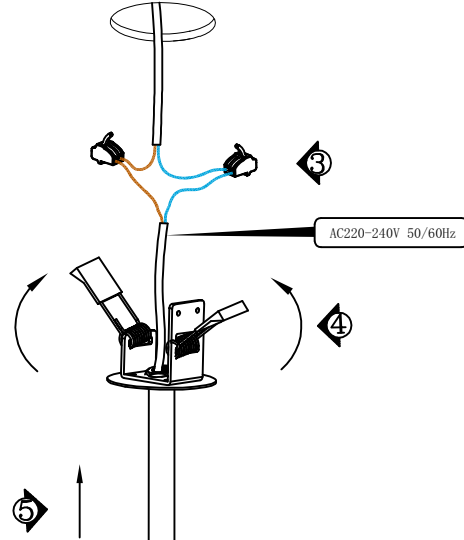

ATTENTION: FOR THIS OPERATION YOU HAVE TO CUT OFF THE POWER

MAXIMUM
220-240V~ 50/60Hz
LED Gu10 1x10Watt

NOVA LUCE

9010217