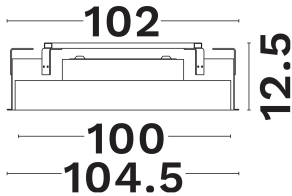

TECHNICAL DRAWING

COMPATIBLE WITH

— On/Off Driver: N/A

— Triac Driver: N/A

— Dali Driver: N/A

GENERAL INFORMATION

Product Code	9058117
Product Category	Downlights-Commercial
Product Family	Perfect Profiles
Mounting Location	Ceiling
Application Environment	Indoor

DIMENSION & WEIGHT

LxWxH (cm)	D: 100 H:12.5 cm
Cut out (cm)	100,3
Weight (Kgr)	18,7

MATERIAL & COLOR

Product Color	White
Body Material	Aluminium
Cover Material	N/A

APPLICATION & MOUNTING

Ambient Working Temp.	45 C
Type of Protection	IP20
Protection Class IK	IK03
Dimmable	Yes
Type of Dimming (Optional)	Dimming With Controller
Mounting type	Recessed
Mounting Depth (cm)	Ceiling
Led Module Replaceable	No
Light Source	Led
Adjustable	Yes

NOVA LUCE S.A

Schimatari Viotias
32009, Greece

+30 22620 58 121
+30 22620 56 743

info@novaluce.com
www.novaluce.com