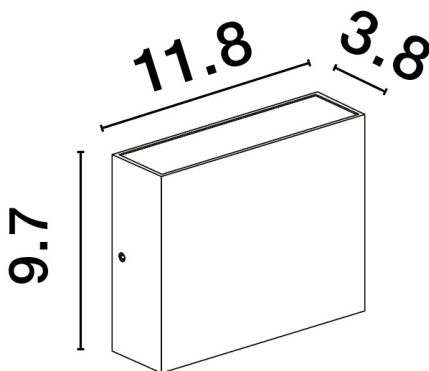

NOVA LUCE

PRODUCT DATASHEET

Version: 001

PRODUCT PHOTOGRAPH

GENERAL INFORMATION

Product Code	9492640
Collection	Outdoor
Product Category	Wall
Product Family	DEWI
Mounting Location	Wall
Application Environment	Outdoor

DIMENSION & WEIGHT

LxWxH (cm)	L: 12 W: 4 H: 10
Cut out (cm)	N/A
Weight (Kgr)	0.5

MATERIAL & COLOR

Product Color	Anthracite
Body Material	Die-Casting Aluminium

TECHNICAL DRAWING

APPLICATION & MOUNTING

Ambient Working Temp.	Max 40 oC
Type of Protection	IP65
Dimmable	No
Type of Dimming (Optional)	N/A
Mounting type	Surface
Mounting Depth (cm)	N/A
Led Module Replaceable	No
Light Source	LED

NOVA LUCE S.A

Schimatari Viotias
32009, Greece

+30 22620 58 121
+30 22620 56 743

info@novaluce.com
www.novaluce.com