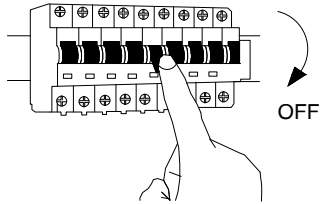

NOVA LUCE

9232114

1. Turn off the general switch

2. Create a cut out on the wall

5. Connect wires of the driver

6. Insert the lamp on the wall

7. Turn on the general switch