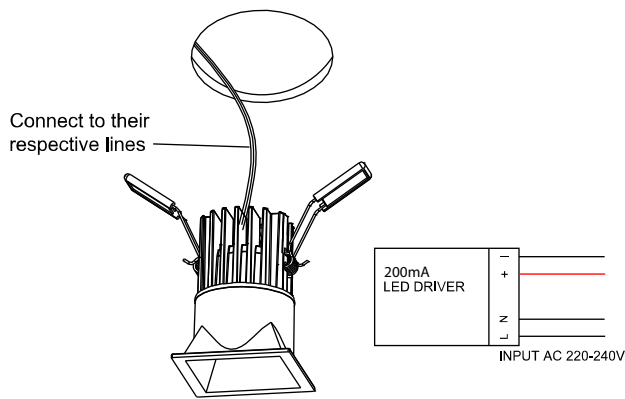

NOVA LUCE

9232114

1. Turn off the general switch

2. Create a cut out on the wall

5. Connect wires of the driver

6. Insert the lamp on the wall

7. Turn on the general switch