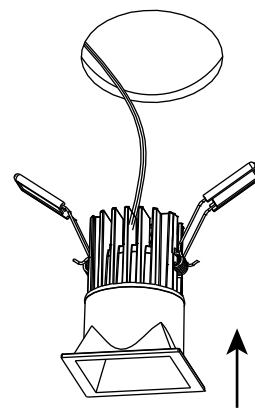

NOVA LUCE

9232114

1. Turn off the general switch

2. Create a cut out on the wall

5. Connect wires of the driver

6. Insert the lamp on the wall

7. Turn on the general switch