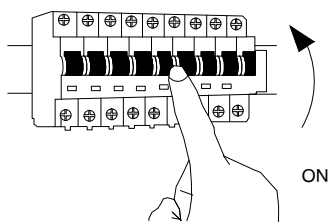

NOVA LUCE

9232114

1. Turn off the general switch

2. Create a cut out on the wall

5. Connect wires of the driver

6. Insert the lamp on the wall

7. Turn on the general switch