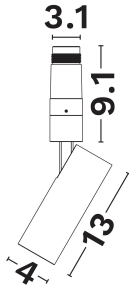

NOVA LUCE

PRODUCT DATASHEET

Version: 001

PRODUCT PHOTOGRAPH

TECHNICAL DRAWING

COMPATIBLE WITH

— On/Off Driver: N/A

— Triac Driver: N/A

— Dali Driver: N/A

GENERAL INFORMATION

Product Code	9492826
Product Category	Systems
Product Family	Imagine Lighting Systems
Mounting Location	Ceiling
Application Environment	Indoor

DIMENSION & WEIGHT

LxWxH (cm)	D: 4 H: 13
Cut out (cm)	N/A
Weight (Kgr)	N/A