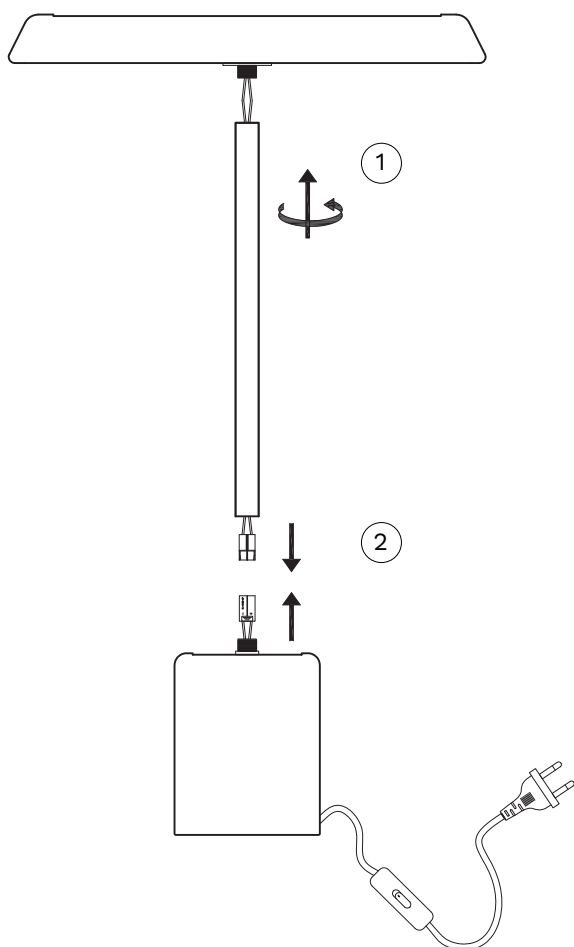

NOVA LUCE

9695323

1. Connect tubes by rotating & clicking them together

2. Connect tubes by rotating & clicking them together

3. Plug it in, to turn the light on/off