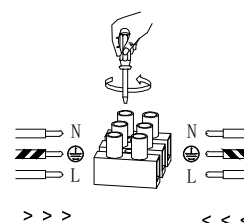

NOVA LUCE

9009172

1

Turn off the general switch

2

Drill holes & apply plastic anchors
With screws

3

Connect the wires

4

Apply the side screws

5

Instal glass shade

6

Turn on the general switch