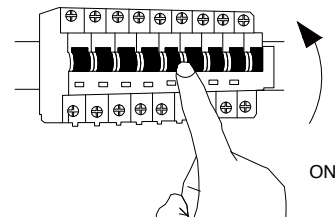

NOVA LUCE

9009172

1

Turn off the general switch

2

Drill holes & apply plastic anchors
With screws

3

Connect the wires

4

Apply the side screws

5

Instal glass shade

6

Turn on the general switch