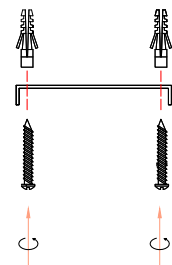

NOVA LUCE

9009172

1

Turn off the general switch

2

Drill holes & apply plastic anchors
With screws

3

Connect the wires

4

Apply the side screws

5

Instal glass shade

6

Turn on the general switch