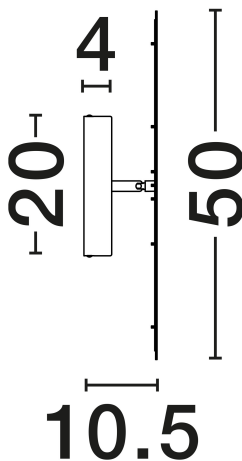

NOVA LUCE

PRODUCT DATASHEET

Version: 001

PRODUCT PHOTOGRAPH

TECHNICAL DRAWING

GENERAL INFORMATION

Product Code	9580605
Collection	Indoor
Product Category	Wall
Product Family	Alida
Mounting Location	Wall
Application Environment	Indoor
Specifications	N/A

DIMENSION & WEIGHT

LxWxH (cm)	D: 50 H: 10.5
Cut Out (cm)	N/A
Weight (Kgr)	4.6

MATERIAL & COLOR

Product Color	/
Body Material	Mirror, Steel & Acrylic

APPLICATION & MOUNTING

Ambient Working Temp.	Max 45°C
Type of Protection	IP20
Dimmable	Yes
Type of Dimming	Triac
Mounting type	Surface
Mounting Depth (cm)	N/A
Led Module Replaceable	No
Light Source	LED

NOVA LUCE S.A

Schimatari Viotias
32009, Greece

+30 22620 58 121
+30 22620 56 743

info@novaluce.com
www.novaluce.com