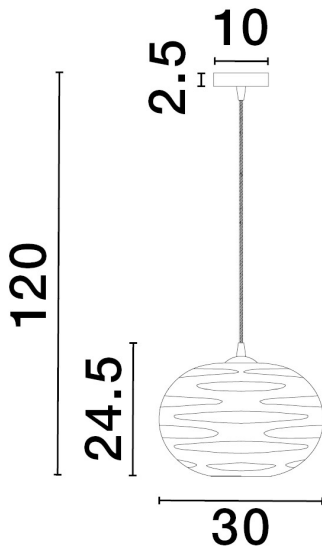

NOVA LUCE

PRODUCT DATASHEET

Version: 001

PRODUCT PHOTOGRAPH

TECHNICAL DRAWING

GENERAL INFORMATION

Product Code	9009257
Collection	Decorative
Product Category	Suspension
Product Family	Evleen
Mounting Location	Ceiling
Application Environment	Indoor

DIMENSION & WEIGHT

LxWxH (cm)	L: 30 W: 24,5 H: 120
Cut out (cm)	N/A
Weight (Kgr)	2.2

MATERIAL & COLOR

Product Color	Matt Black & Grey
Body Material	Metal & Glass

APPLICATION & MOUNTING

Ambient Working Temp.	Max 45 oC
Type of Protection	IP20
Dimmable	Depends on the lamp
Type of Dimming (Optional)	N/A
Mounting type	Ceiling
Mounting Depth (cm)	N/A
Led Module Replaceable	Yes
Light Source	LED E27

Power (Nominal)	Depends on the lamp
Input voltage (Nominal)	220-240Vac
Mains Frequency	50/60Hz

PHOTOMETRICAL DATA

Luminous Flux	Depends on the lamp
Color Temperature	Depends on the lamp
Light Color (Designation)	N/A