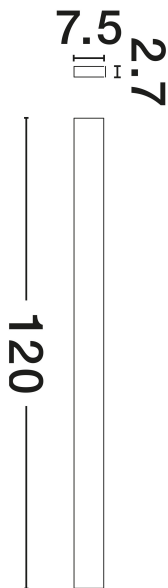

PRODUCT PHOTOGRAPH

TECHNICAL DRAWING

GENERAL INFORMATION

Product Code	9081400
Collection	Indoor
Product Category	Wall
Product Family	Seline
Mounting Location	Wall
Application Environment	Indoor
Specifications	N/A

DIMENSION & WEIGHT

LxWxH (cm)	L: 120 W: 2.7 H: 7.5
Cut Out (cm)	N/A
Weight (Kgr)	1.19

MATERIAL & COLOR

Product Color	Sandy Black
Body Material	Aluminium

APPLICATION & MOUNTING

Ambient Working Temp.	Max 45°C
Type of Protection	IP44
Dimmable	No
Type of Dimming	N/A
Mounting type	Surface
Mounting Depth (cm)	N/A
Led Module Replaceable	No
Light Source	LED

NOVA LUCE

PRODUCT DATASHEET

Version: 001

ELECTRICAL DATA

Power (Nominal)	44W
Input voltage (Nominal)	220-240V
Mains Frequency	50/60Hz

PHOTOMETRICAL DATA

Luminous Flux	3124lm
Color Temperature	3000K
Light Color (Designation)	Warm White