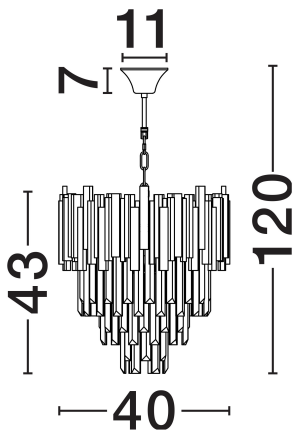

NOVA LUCE

PRODUCT DATASHEET

Version: 001

PRODUCT PHOTOGRAPH

TECHNICAL DRAWING

GENERAL INFORMATION

Product Code	9181100
Collection	Indoor
Product Category	Suspension
Product Family	Grane
Mounting Location	Wall
Application Environment	Indoor
Specifications	N/A

DIMENSION & WEIGHT

LxWxH (cm)	D: 40 W: 40 H: 120
Cut Out (cm)	N/A
Weight (Kgr)	6

MATERIAL & COLOR

Product Color	Gold
Body Material	Metal & Crystal

APPLICATION & MOUNTING

Ambient Working Temp.	Max 45°C
Type of Protection	IP20
Dimmable	N/A
Type of Dimming	N/A
Mounting type	Surface
Mounting Depth (cm)	N/A
Led Module Replaceable	Yes
Light Source	E14

Power (Nominal)	4x5W
Input voltage (Nominal)	220-240V
Mains Frequency	50/60Hz

PHOTOMETRICAL DATA

Luminous Flux	N/A
Color Temperature	N/A
Light Color (Designation)	N/A

WARRANTY

Warranty	3 Years
----------	----------------